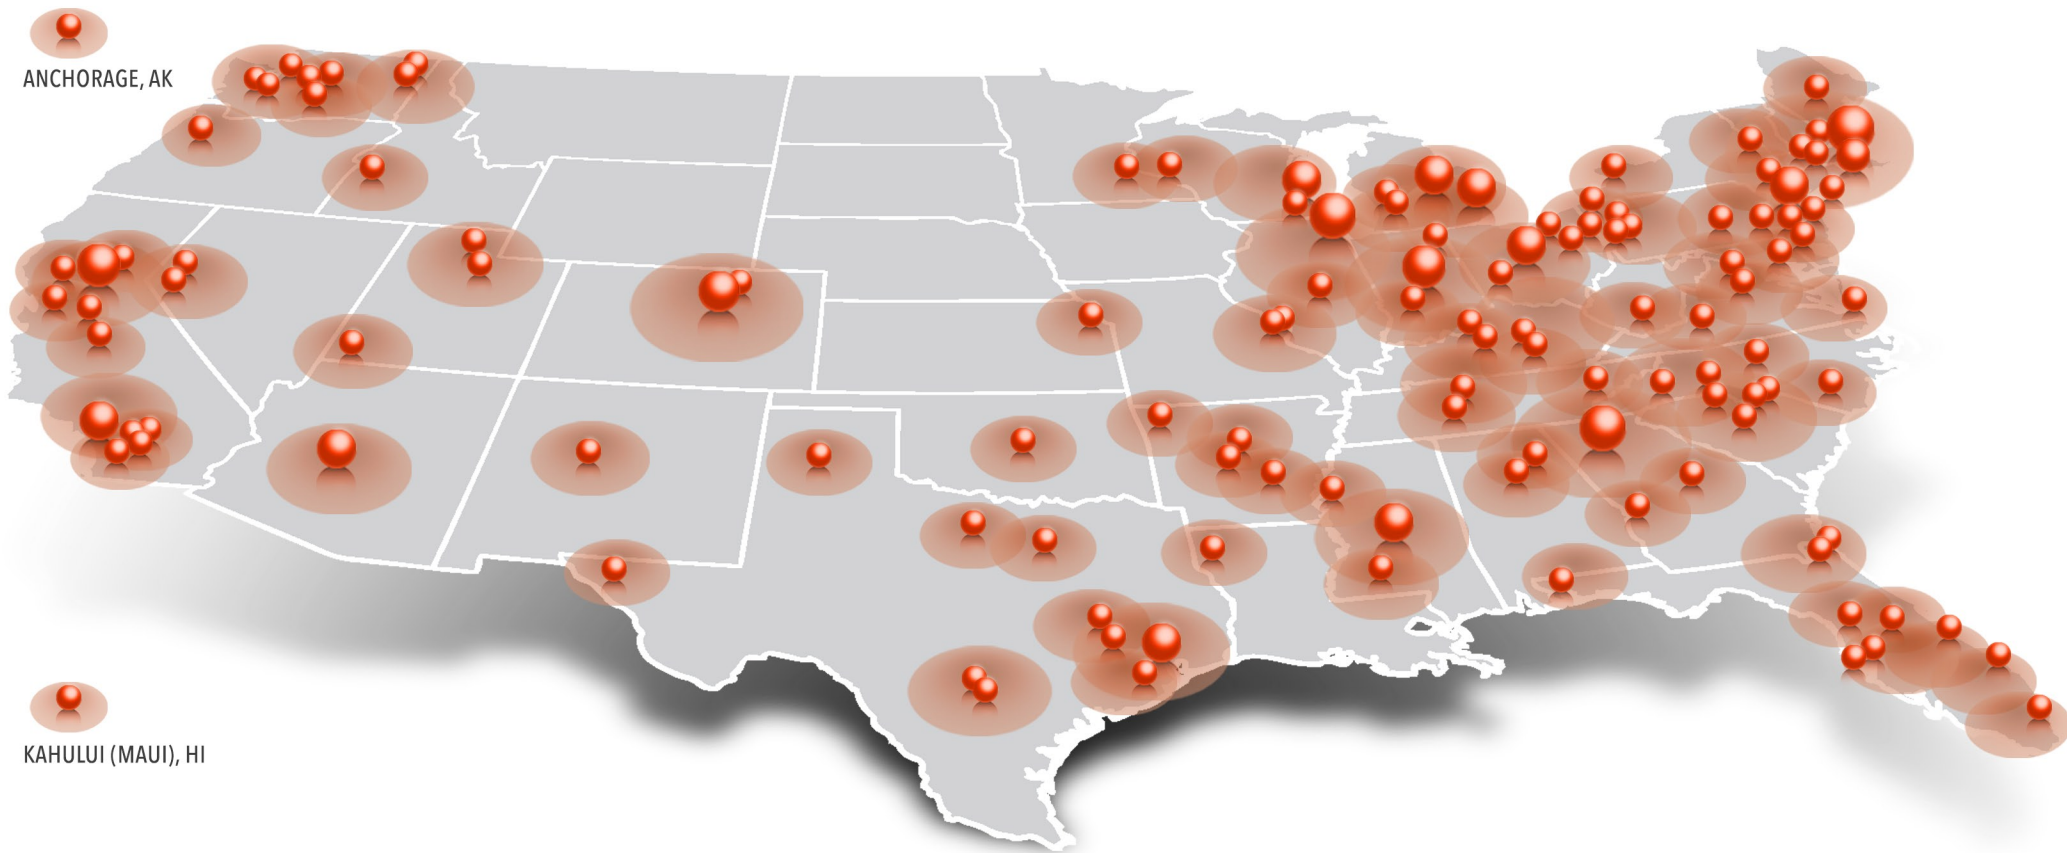

EFI GLOBAL FIRE INVESTIGATION EXPERT LOCATION MAP

888.888.2467 | assignaproject@efiglobal.com

Michael Hoffman, MSc, IAAI-CFI – Vice President Fire

904.524.5315 cell | michael.hoffman@efiglobal.com

Matthew Rodda – Vice President West Region

AK, AL, AR, AZ, CA, CO, HI, ID, KS, KY, LA, MS, MT, NM, NV, OK, OR, TN, TX, UT, WA, WY

310.854.6300 direct | 310.237.2030 cell
matthew.rodde@efiglobal.com

Keith Pokorny, LEED AP – Vice President East Region