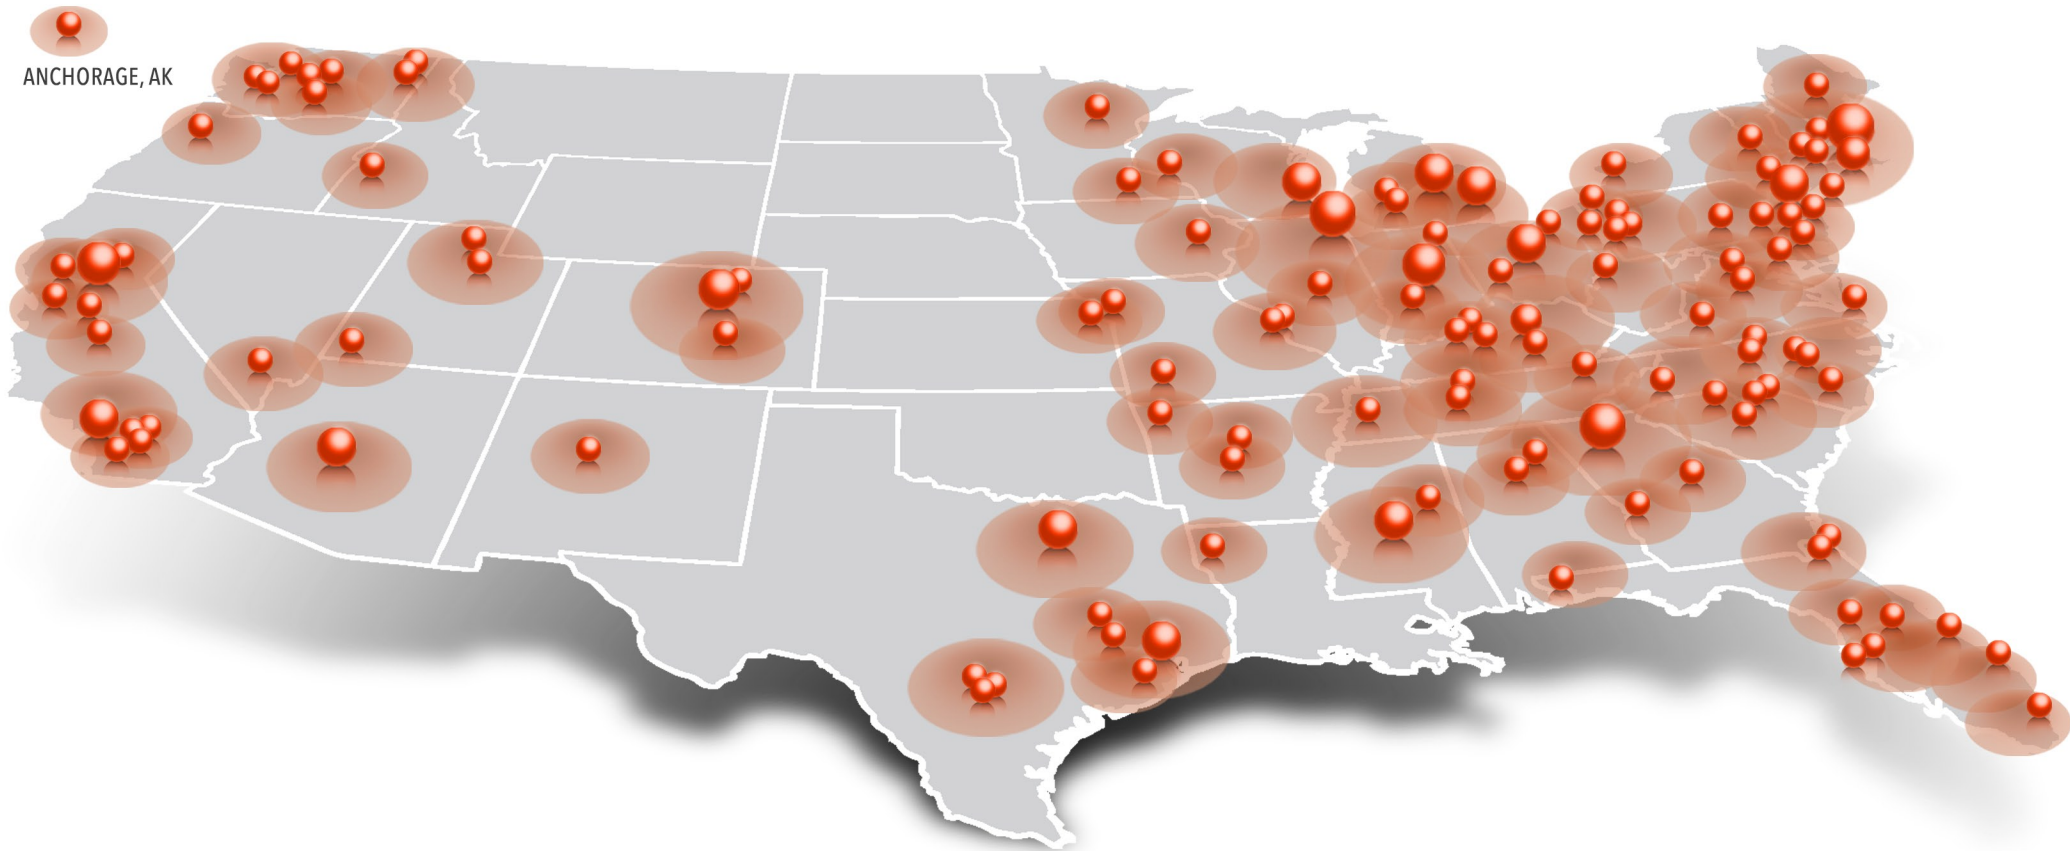

EFI GLOBAL FIRE INVESTIGATION EXPERT LOCATION MAP

888.888.2467 | assignaproject@efiglobal.com

Michael Hoffman, MSc, IAAI-CFI – Vice President Fire

904.524.5315 cell | michael.hoffman@efiglobal.com

Matthew Rodda – Vice President West Region

AK, AL, AR, AZ, CA, CO, HI, ID, KS, KY, LA, MS, MT, NM, NV, OK, OR, TN, TX, UT, WA, WY

310.854.6300 direct | 310.237.2030 cell
matthew.rodde@efiglobal.com

Keith Pokorny, LEED AP – Vice President East Region